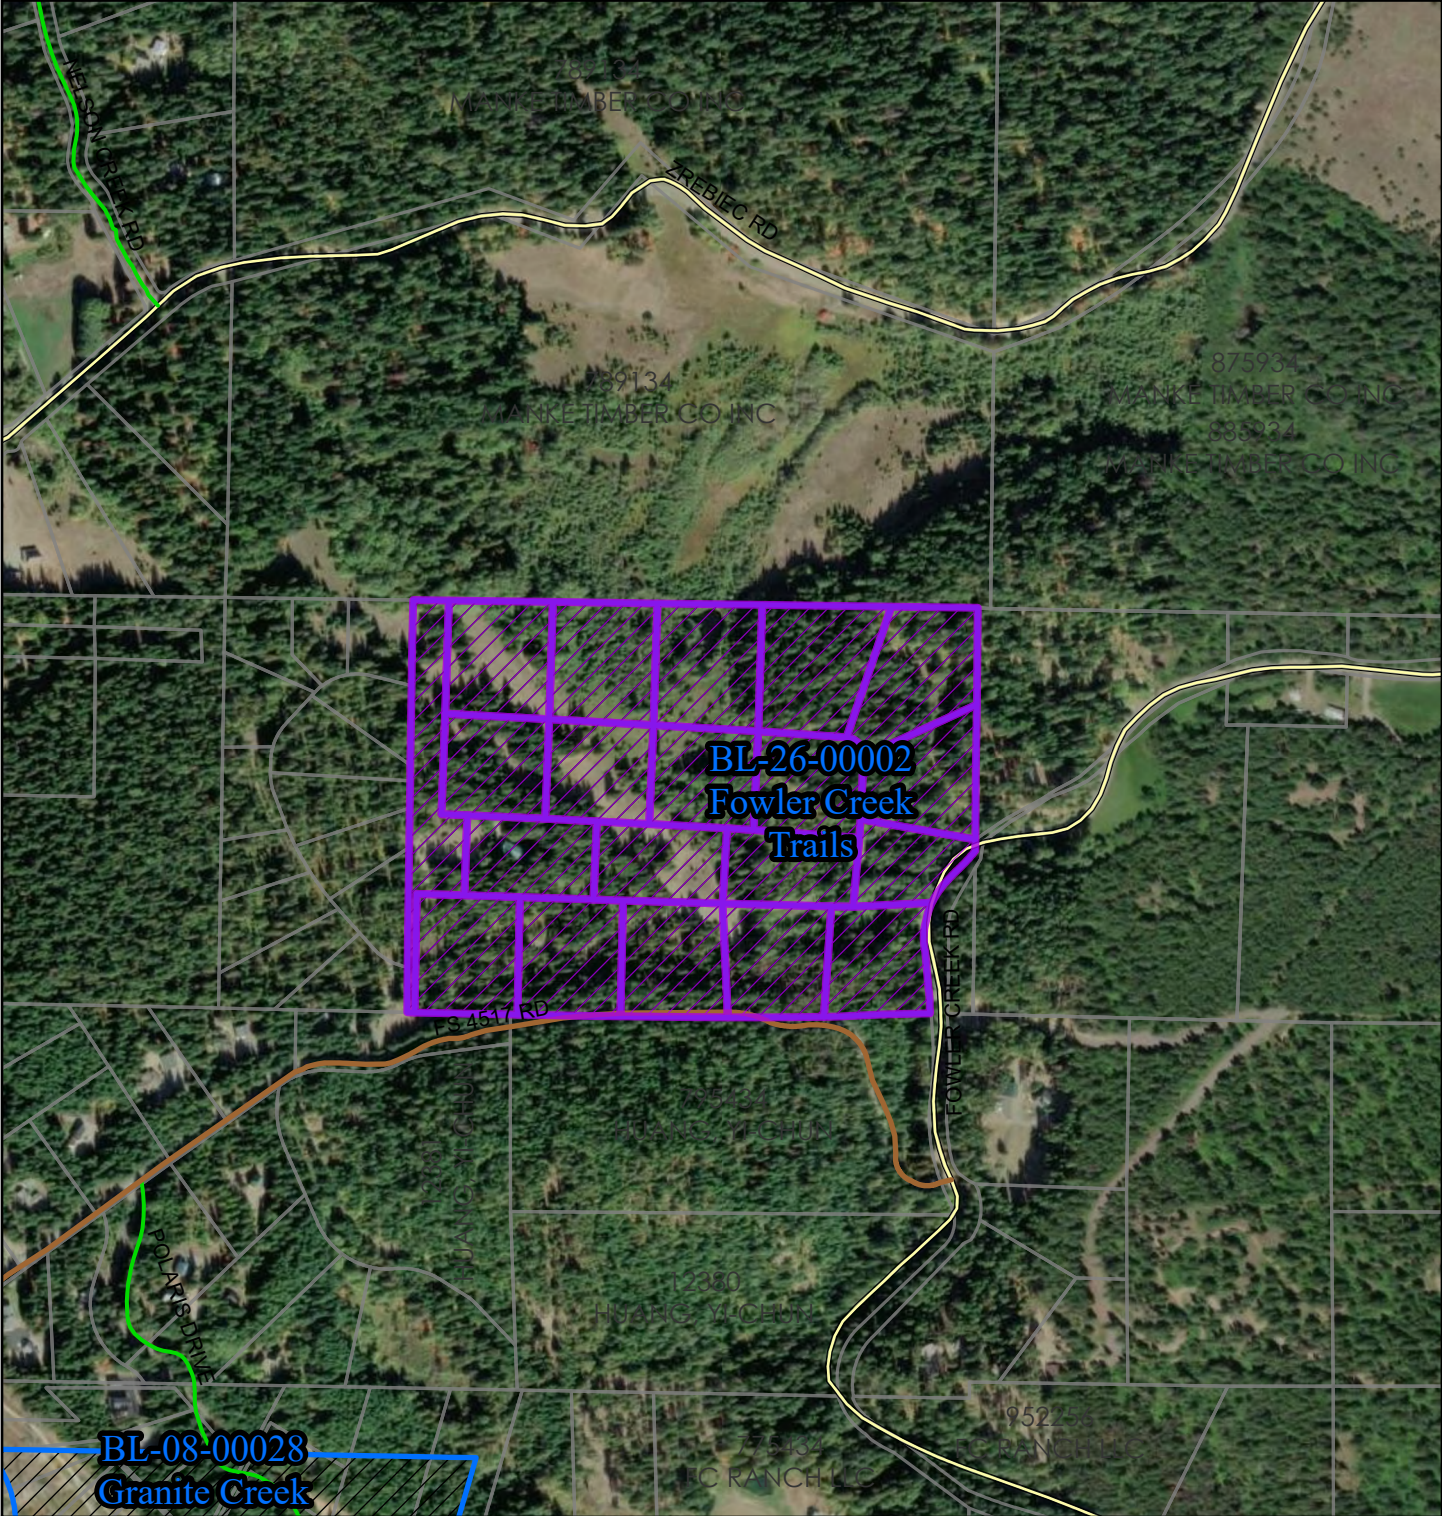

BL-26-00002 Fowler Creek Trails

<h2>Aerial View</h2>	
Microsoft, Vantor, Vantor	<h1>2026</h1>
Coordinate System: NAD 1983 StatePlane Washington South FIPS 4602 Feet	