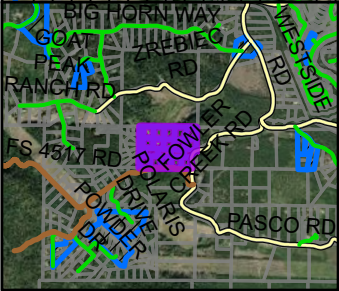

BL-26-00002 Fowler Creek Trails

<h2>Aerial View</h2>	
Microsoft, Vantor, Vantor	<h1>2026</h1>
Coordinate System: NAD 1983 StatePlane Washington South FIPS 4602 Feet	